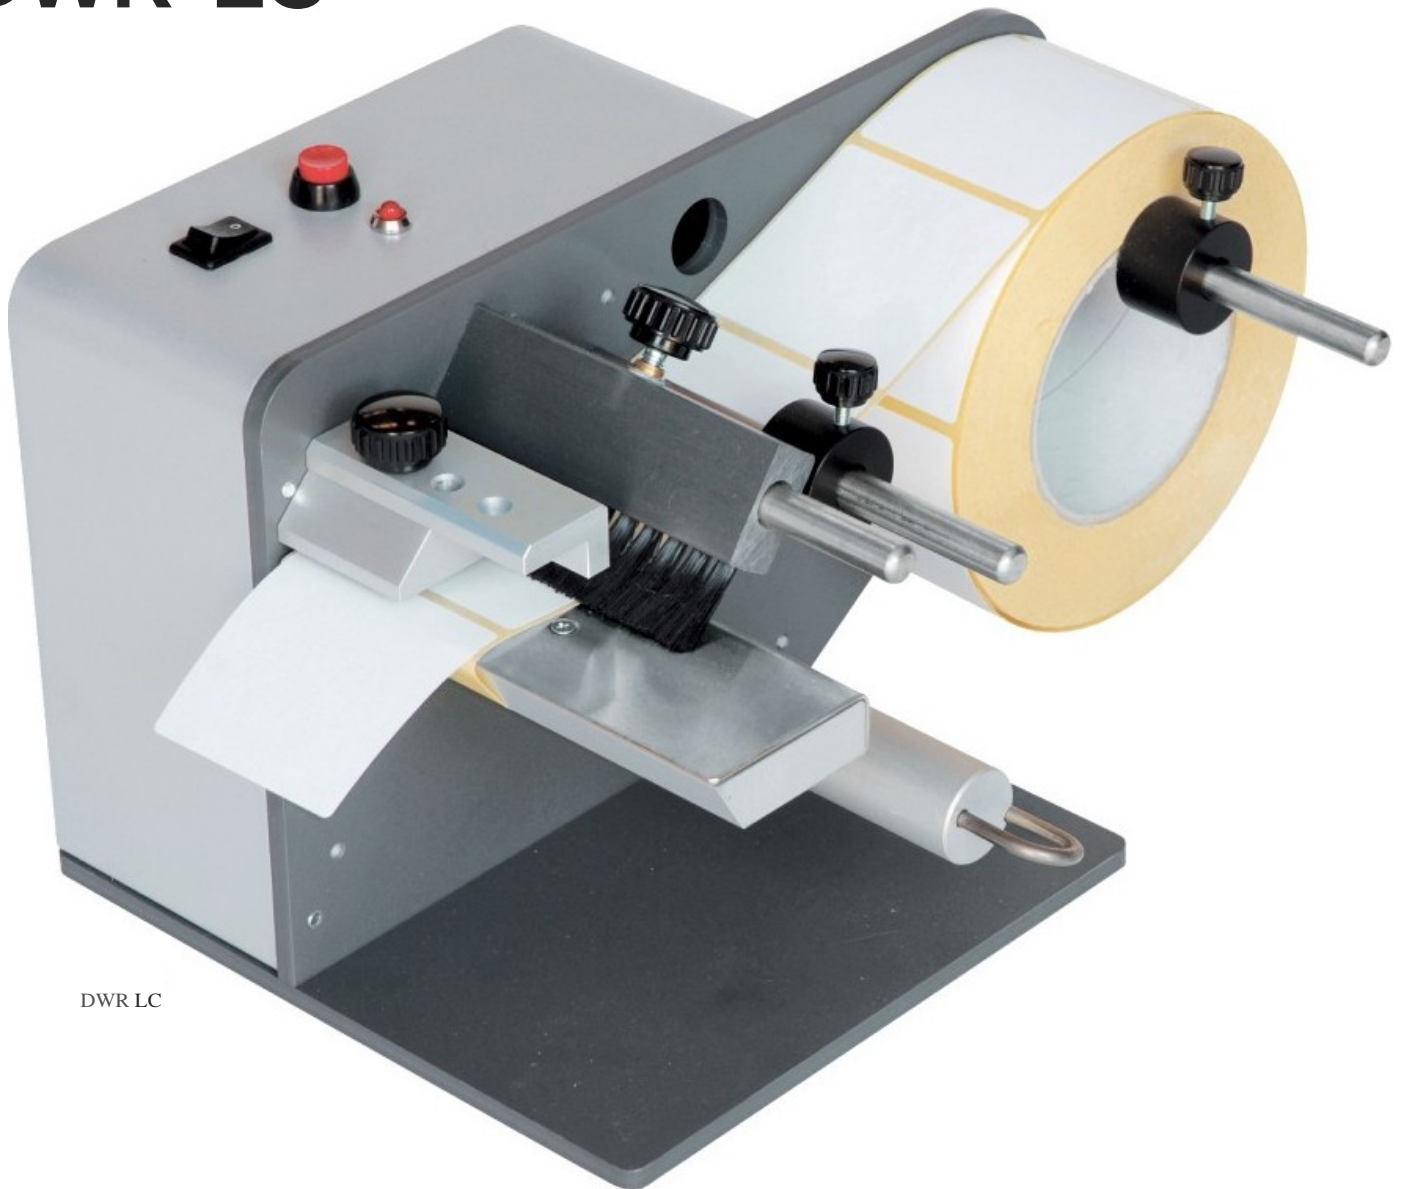

DWR LC

DWR LC

Technical features

	DWR LC
Labelwidth	15-100 mm
Labellenght	15-300 mm
Roll diameter	180mm
Core diameter	25 mm
Supply volage	230 Vac-50Hz
Power consumption	30 W
Overall dimensions	158x250x 167 (H)
Weight	Kg 3,2

DWR LC is a dispenser for self-adhesive labels not transparent fed in rolls very compact and lightweight.

The labels are read by two self-learning sensors micro-processor controlled. They can automatically identify the difference in transparency existing between the label and the paper support, hence presenting the label on the peeler bar almost fully peeled off.

After the removal of a label from the paper support, the next label will stick out automatically. Furthermore, the control card will stop the motor rotation when the roll is over or in case of paper tear, and afterwards it will give out an acoustic signal.

JP
etiquetas *Fabricación de etiquetas*
Sistemas de etiquetado

C/. Samarucs nº10, Pol. Ind. La Ermita
46439 El Romaní
Sollana (Valencia- España)
Tel.: 96 106 00 18 · www.etiquetasjp.es